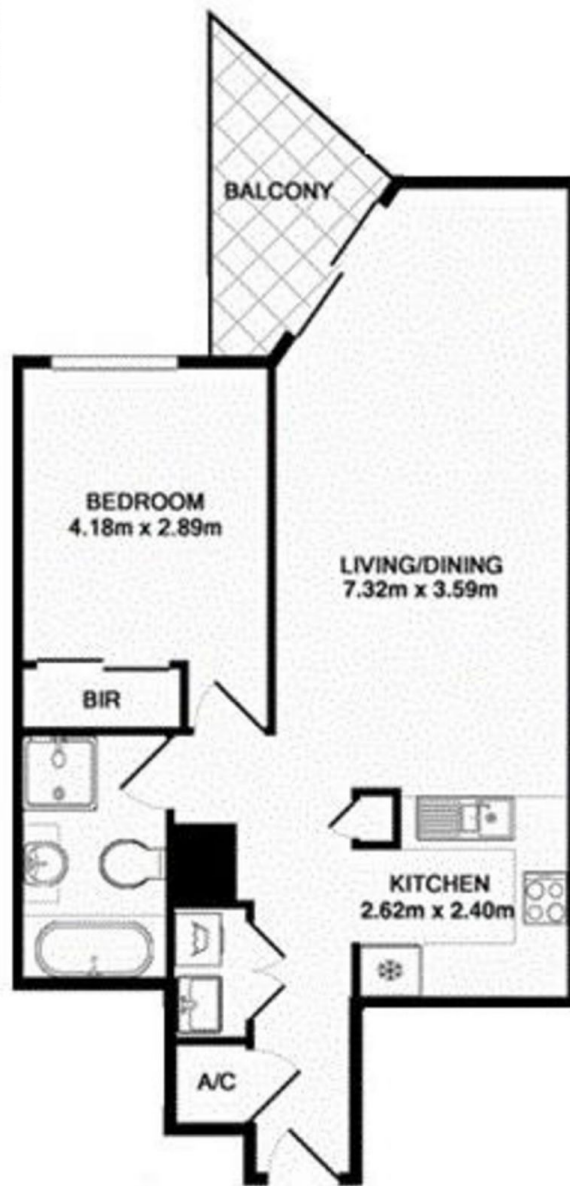

**569 George Street Sydney NSW**

Located in the heart of Sydney CBD!

- Positioned in the vibrant CBD shopping, dining and entertainment precinct
- Short walk to Town Hall station and Chinatown

1 

**Price** : \$65

**View** : <https://www.property-square.com.au/lease/nsw/sydney-city/sydney/residential/apartment/5882487>

**Susan Chiu**  
02 9113 0888

**222/569 George Street  
SYDNEY**

Scale in metres. Indicative only. Dimensions are approximate. All information contained herein is gathered from sources we believe to be reliable. However we cannot guarantee its accuracy and interested persons should rely on their own enquiries.